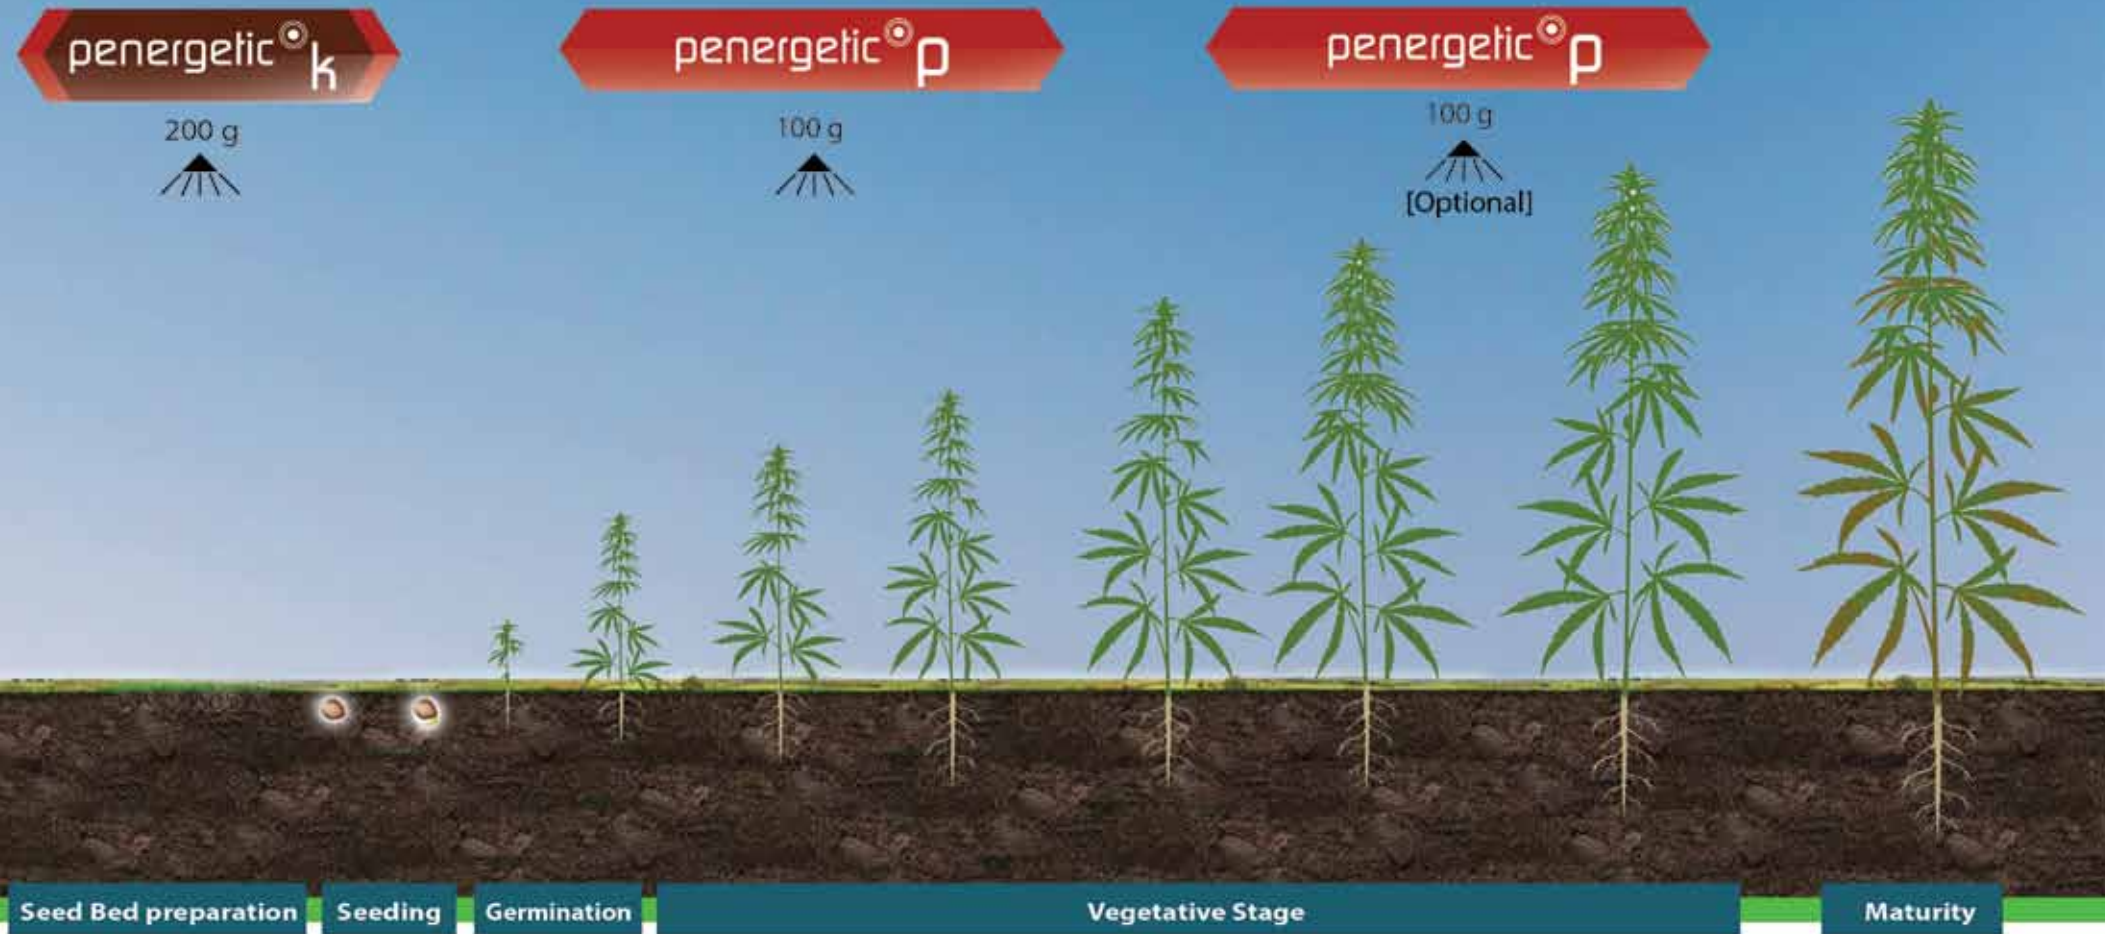

# HEMP – PENERGETIC APPLICATION SCHEDULE

Seed Treatment: [Optional] Standard on-farm seed treatment rate 50 grams of Penergetic p per 22.7 kg (50 lbs.) of seed. In cases where commercial seed treatment equipment is used application rate may be varied/increased.